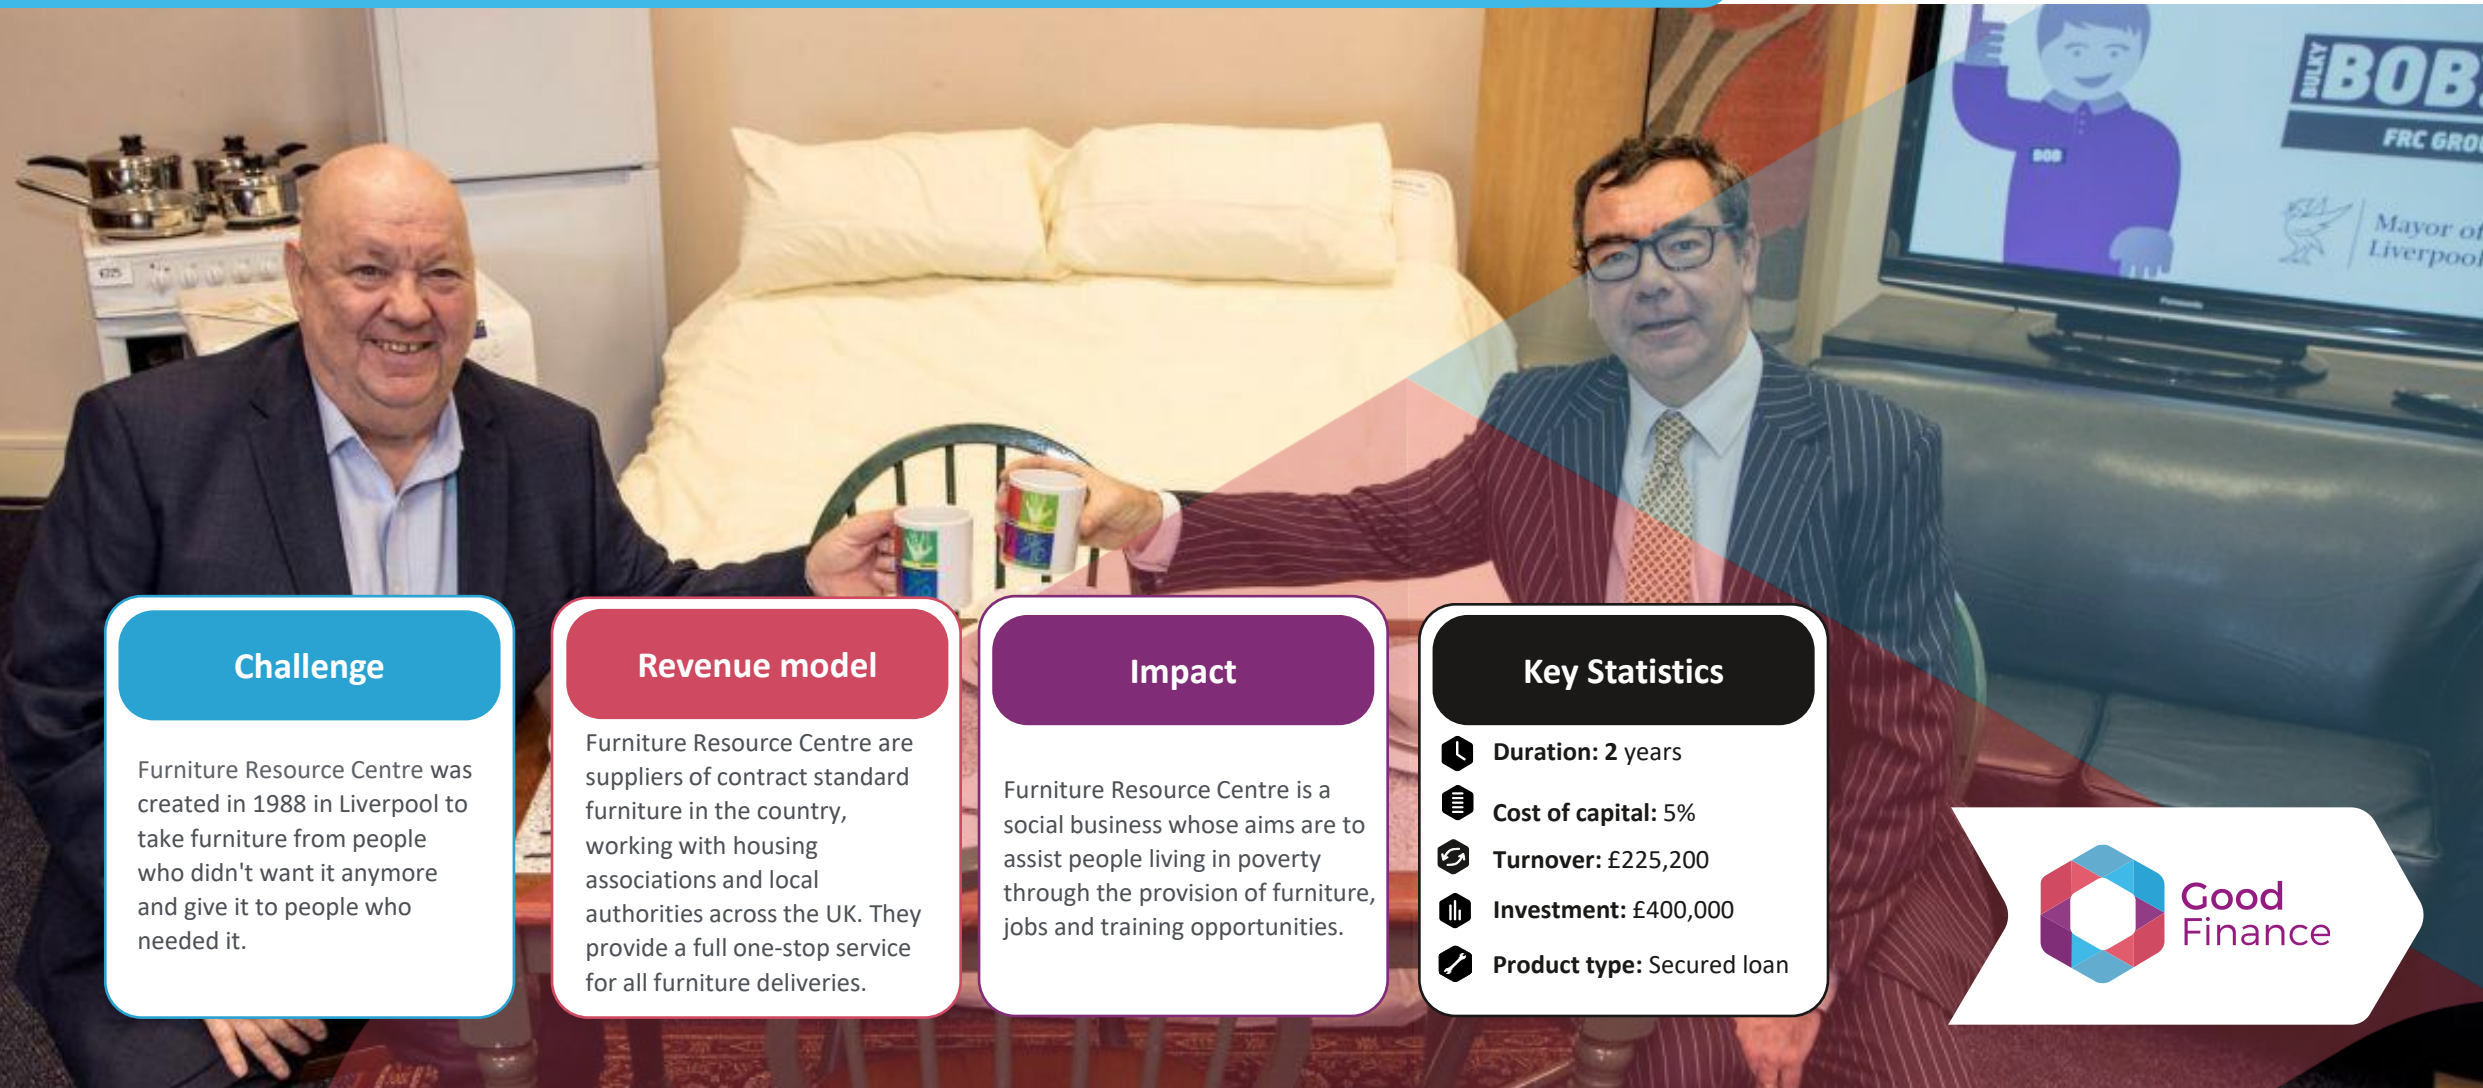

Furniture Resource Centre

<https://www.furnitureresourcecentre.co.uk/>

Challenge

Furniture Resource Centre was created in 1988 in Liverpool to take furniture from people who didn't want it anymore and give it to people who needed it.

Revenue model

Furniture Resource Centre are suppliers of contract standard furniture in the country, working with housing associations and local authorities across the UK. They provide a full one-stop service for all furniture deliveries.

Impact

Furniture Resource Centre is a social business whose aims are to assist people living in poverty through the provision of furniture, jobs and training opportunities.

Key Statistics

- Duration:** 2 years
- Cost of capital:** 5%
- Turnover:** £225,200
- Investment:** £400,000
- Product type:** Secured loan